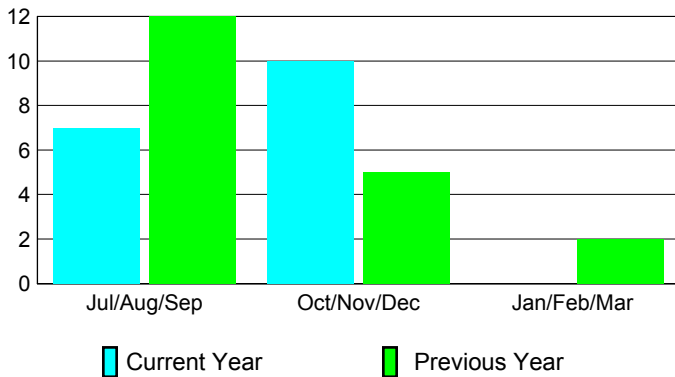

2012-2013 GMT Reports for District (or Undistricted) **District 325B2**

GMT: SANGEETA JATIA

Location: NEPAL

GMT CA: 6

CLUBS

Club Results 2012-2013

Clubs 2011-2012

Month	New Club Goal	Actual New Clubs	Actual Dropped Clubs	Gain/Loss of Clubs	Gain/Loss of Clubs
Jul/Aug/Sep	0	7	0	7	12
Oct/Nov/Dec	0	10	0	10	5
Jan/Feb/Mar	0	0	0	0	2
Totals	0	17	0	17	19

Club Results 2012-2013

Goal, New, Dropped, Gain/Loss

Comparison of Club Gain/Loss

Current Year Compared to the Previous Year

YTD Status Quo Clubs 2012-2013

Status Quo Clubs Compared to Status Quo Members

MEMBERSHIP