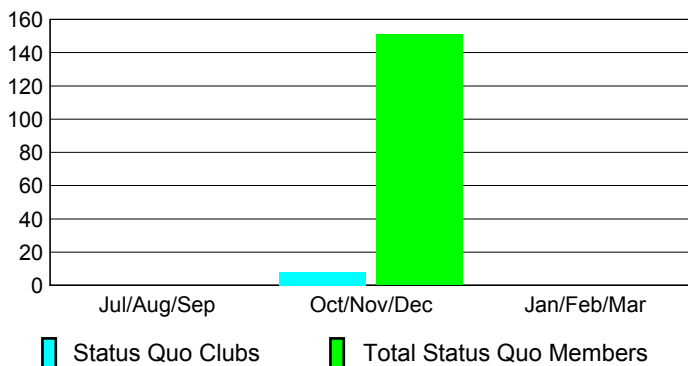

Club Results 2012-2013

Goal, New, Dropped, Gain/Loss

Comparison of Club Gain/Loss

Current Year Compared to the Previous Year

YTD Status Quo Clubs 2012-2013

Status Quo Clubs Compared to Status Quo Members

MEMBERSHIP

Membership Results 2012-2013

Membership 2011-2012

Month	Net Memb Goal	Actual New Memb	Actual Dropped Memb	Gain/Loss of Memb	Gain/Loss of Memb
Jul/Aug/Sep	0	342	-211	131	294
Oct/Nov/Dec	0	308	-116	192	20
Jan/Feb/Mar	0	0	0	0	62
Totals	0	650	-327	323	376