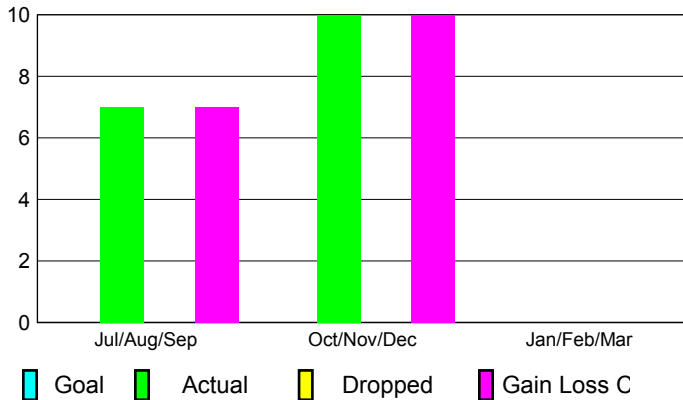

2012-2013 GMT Reports for District (or Undistricted) **District 325B2**

GMT: SANGEETA JATIA

Location: NEPAL

GMT CA: 6

CLUBS

Club Results 2012-2013

Clubs 2011-2012

Month	New Club Goal	Actual New Clubs	Actual Dropped Clubs	Gain/Loss of Clubs	Gain/Loss of Clubs
Jul/Aug/Sep	0	7	0	7	12
Oct/Nov/Dec	0	10	0	10	5
Jan/Feb/Mar	0	0	0	0	2
Totals	0	17	0	17	19

Club Results 2012-2013

Goal, New, Dropped, Gain/Loss

Comparison of Club Gain/Loss

Current Year Compared to the Previous Year

YTD Status Quo Clubs 2012-2013

Status Quo Clubs Compared to Status Quo Members

MEMBERSHIP