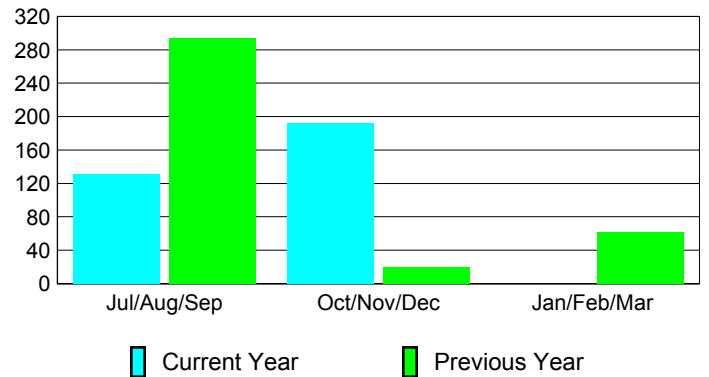

Membership Results 2012-2013

Membership 2011-2012

Month	Net Memb Goal	Actual New Memb	Actual Dropped Memb	Gain/Loss of Memb	Gain/Loss of Memb
Jul/Aug/Sep	0	342	-211	131	294
Oct/Nov/Dec	0	308	-116	192	20
Jan/Feb/Mar	0	0	0	0	62
Totals	0	650	-327	323	376

Membership Results 2012-2013

Goal, New, Dropped, Gain/Loss

Comparison of Membership Gain/Loss

Current Year Compared to the Previous Year

Gender Comparison 2012-2013

Jul/Aug/Sep

Oct/Nov/Dec

Jan/Feb/Mar