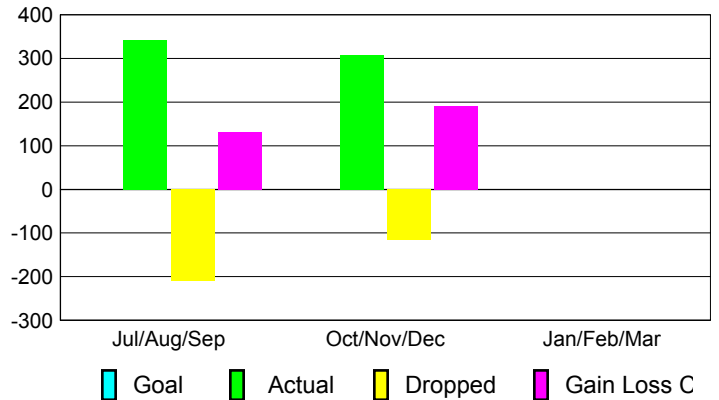

Membership Results 2012-2013

Goal, New, Dropped, Gain/Loss

Comparison of Membership Gain/Loss

Current Year Compared to the Previous Year